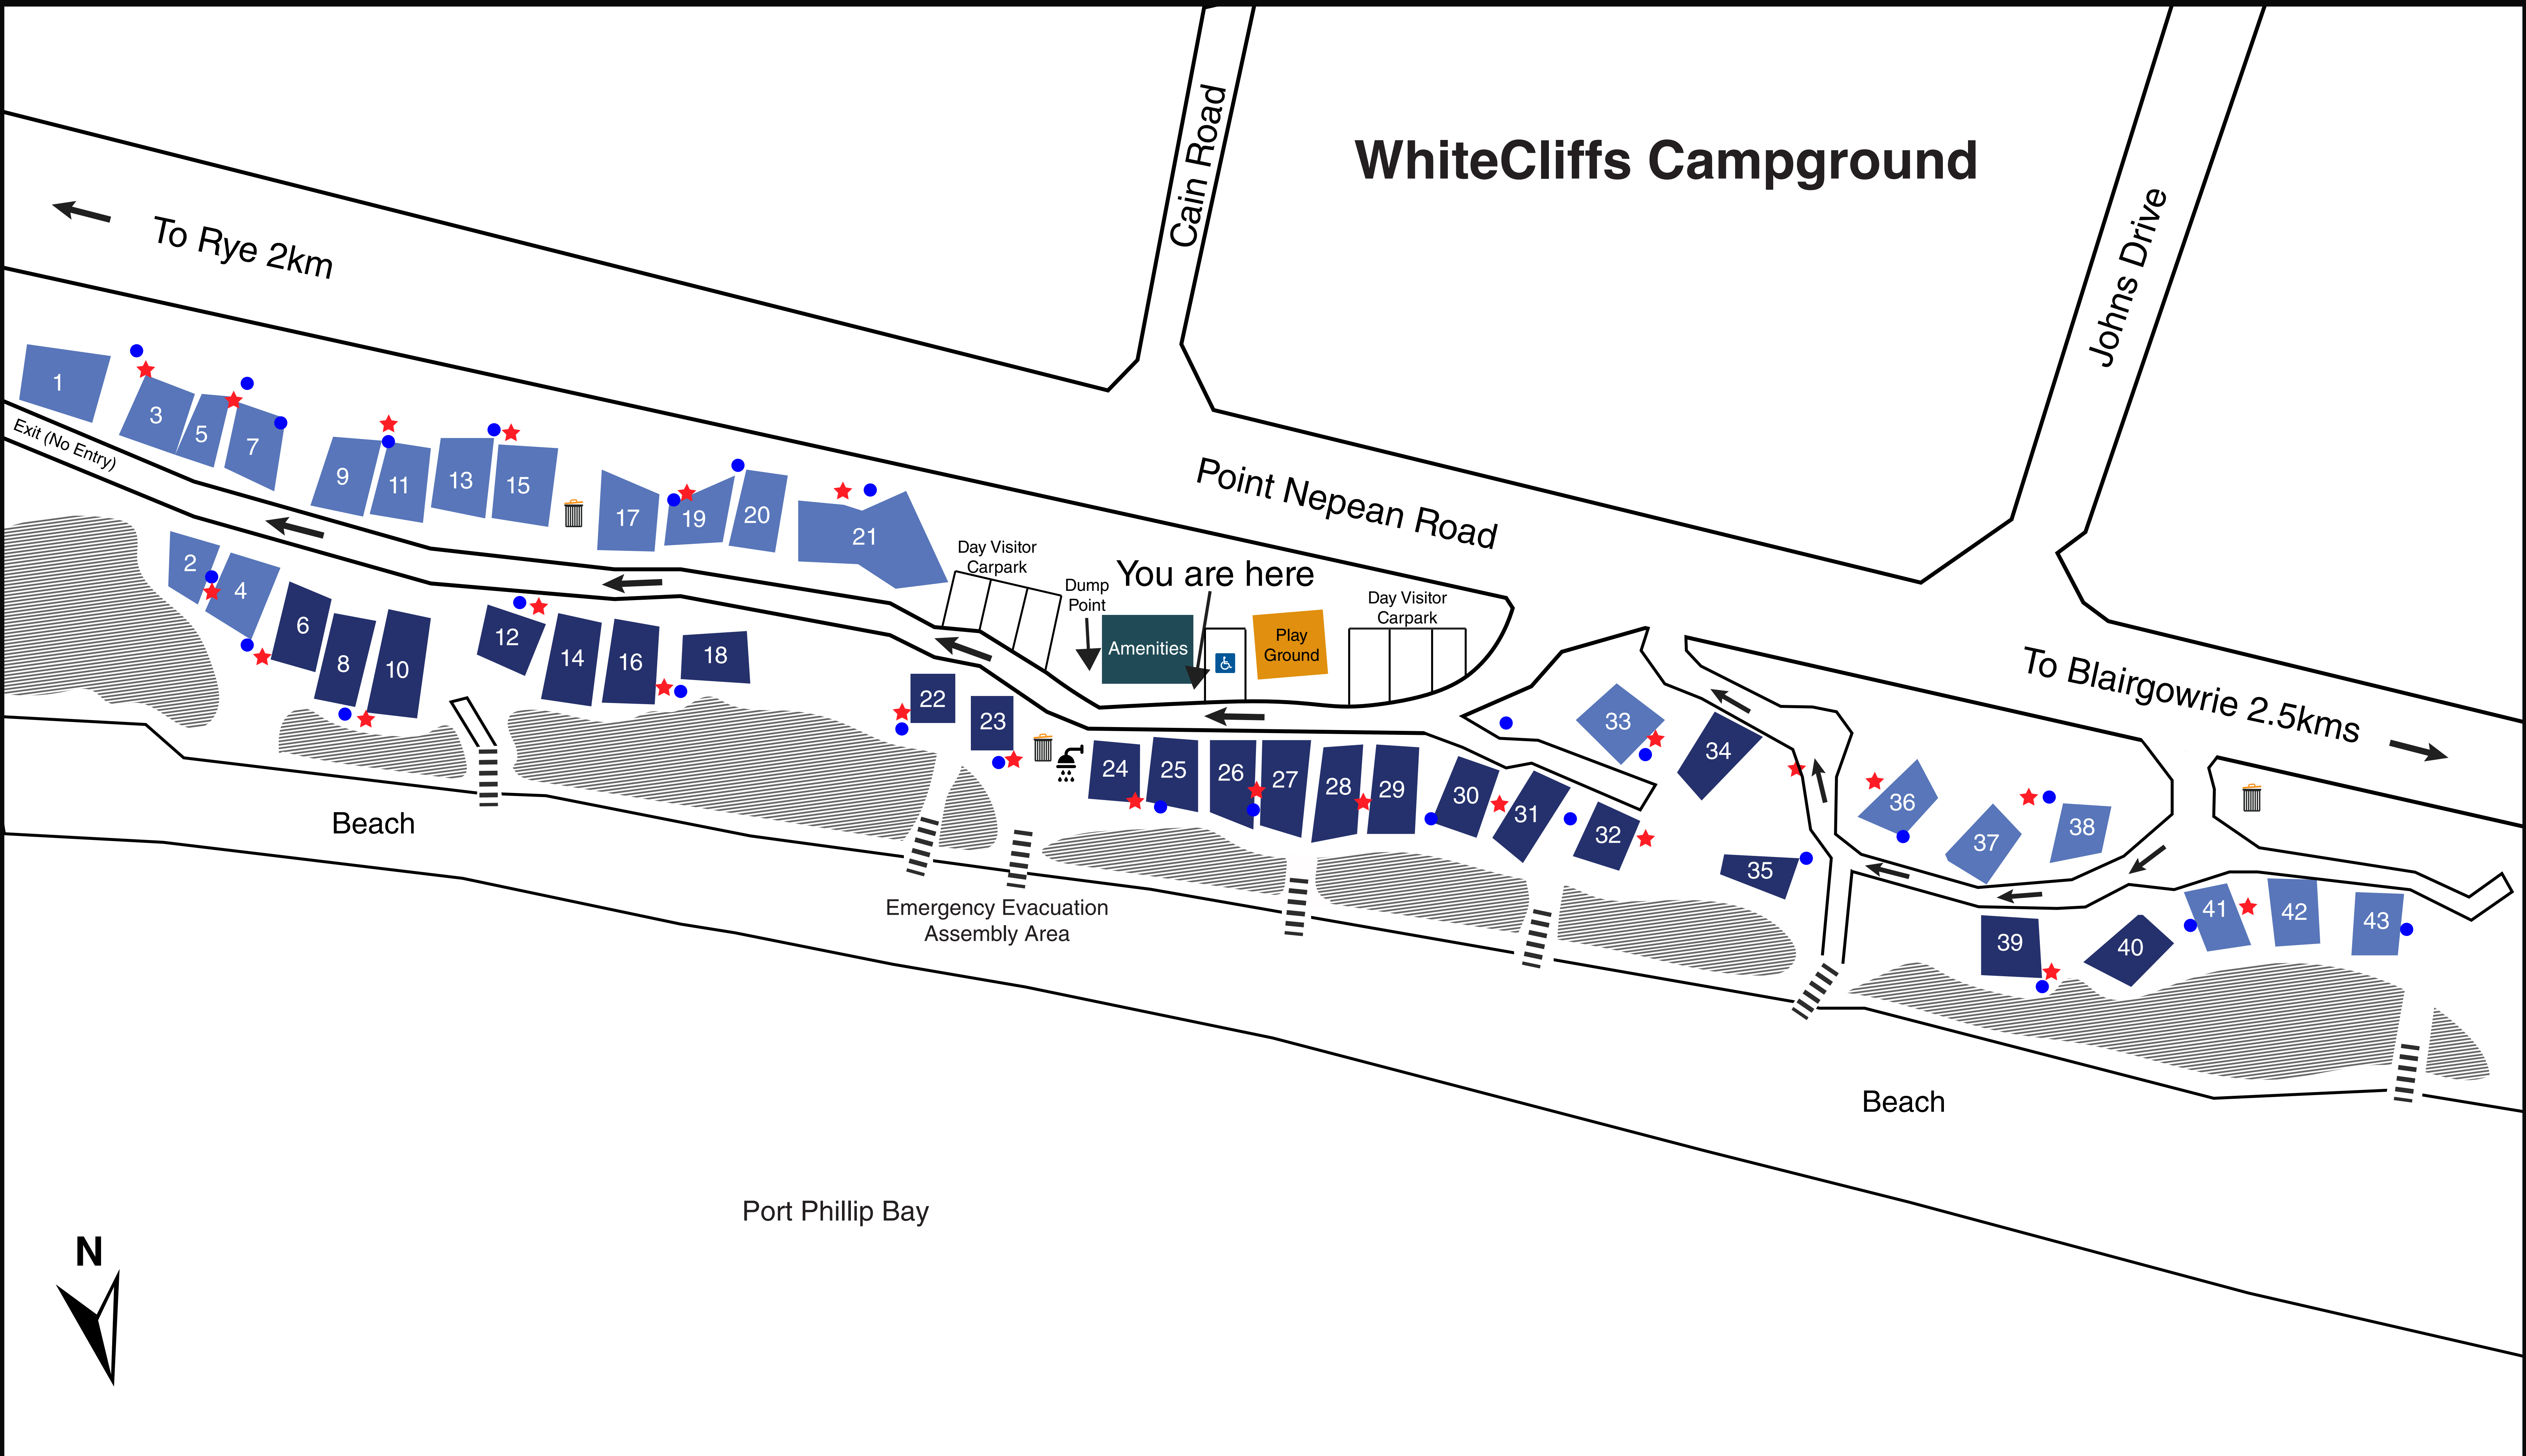

WhiteCliffs Campground

- Vegetation Area
(Access Prohibited)
- Premium sites
- Standard sites
- Amenities
- Water point
- Electricity point
- Refuse & Recycling Area
- Outdoor Shower
- Beach Access
-
-