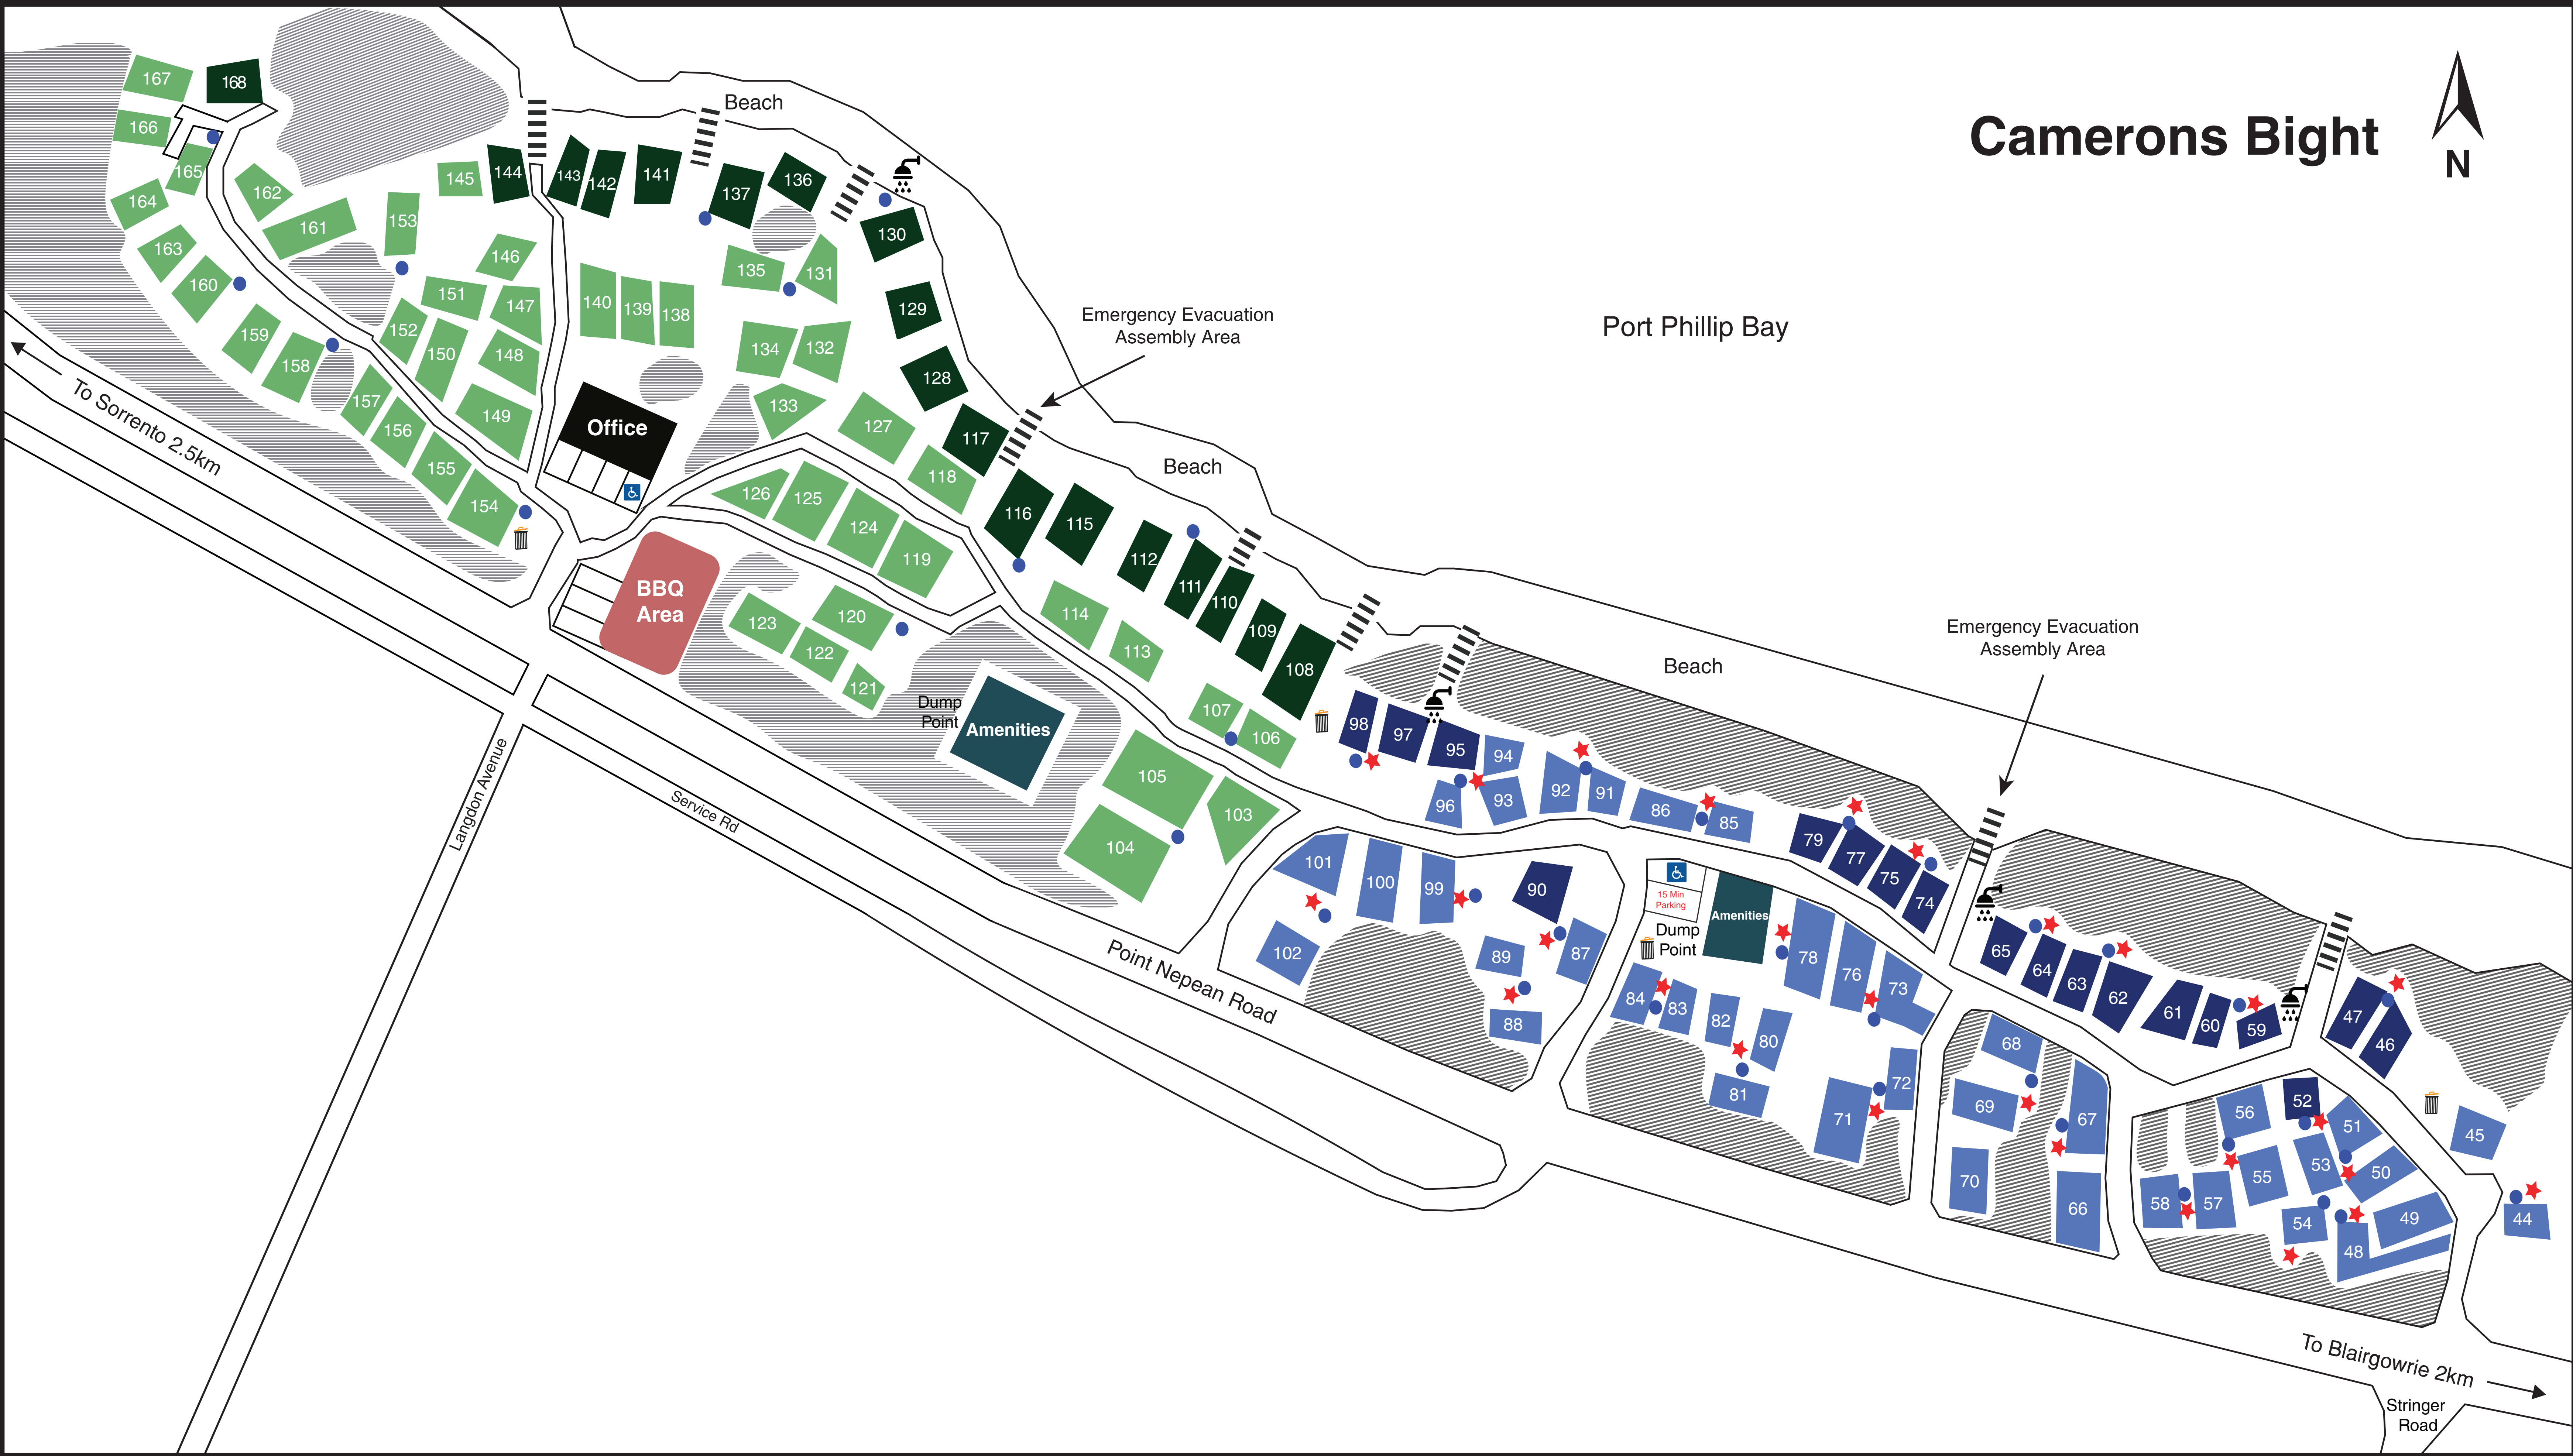

Camerons Bight

Vegetation Area (Access Prohibited)	Premium Non-Powered sites	Standard Non-Powered sites	Premium Powered sites	Standard Powered sites	Amenities	Water point	Electricity point	Refuse & Recycling Area	Outdoor Shower	Beach Access		